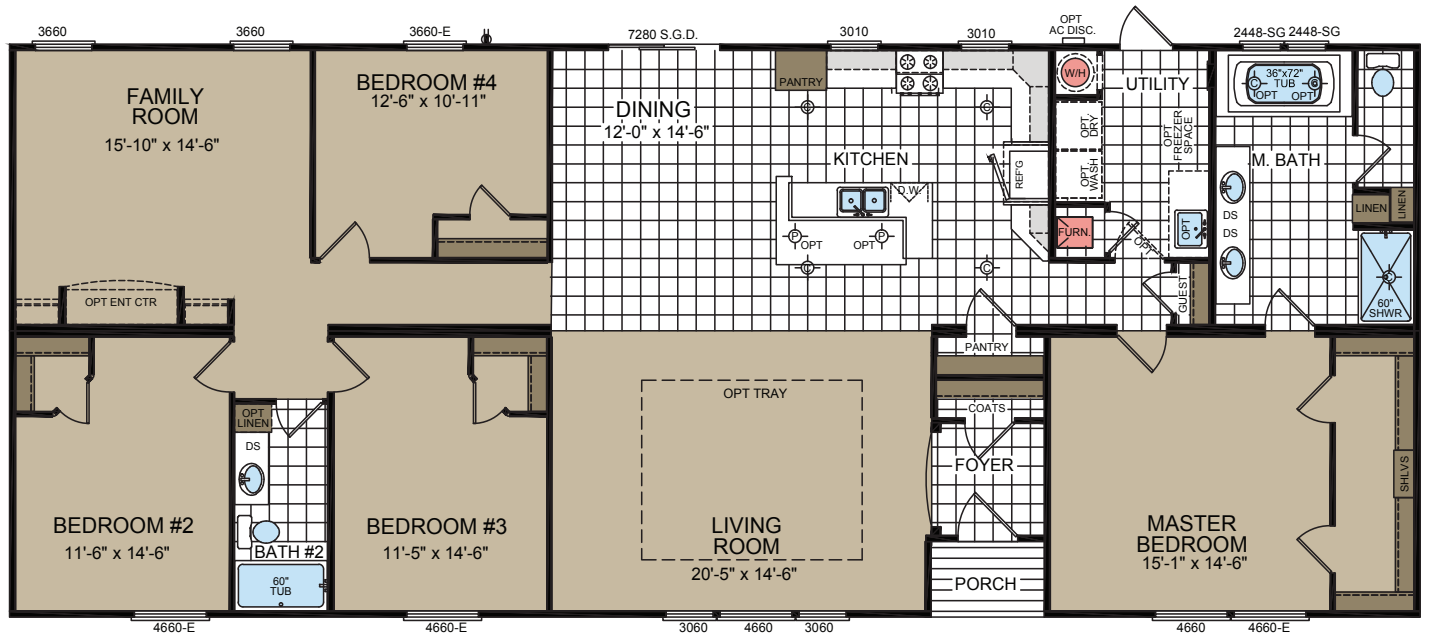

TP3276T - 4 Bed - 2 Bath - 2,281 sq ft. - 32' x 76'

Call today to schedule an appointment

**855-550-6550**